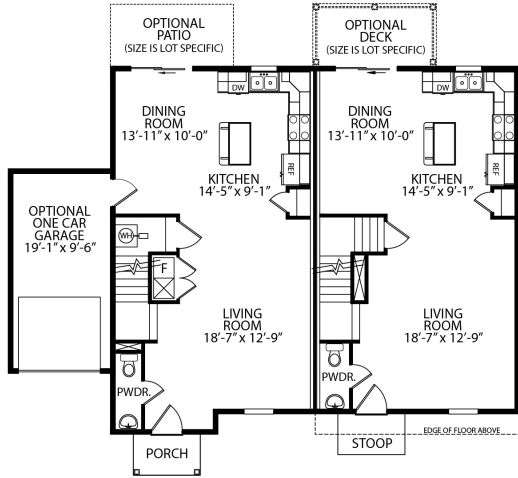

Delray JF(B) Lot 287 Floor Plans

1ST FLOOR 701 SF | 680 SF

UNIT SHOWN ON SLAB
WITH OPTIONAL GARAGE

UNIT SHOWN WITH
OPTIONAL BASEMENT

2ND FLOOR 701 SF | 720 SF

OPTIONAL FULL FINISHED BASEMENT

Want to purchase this home?
(717) 632.9406