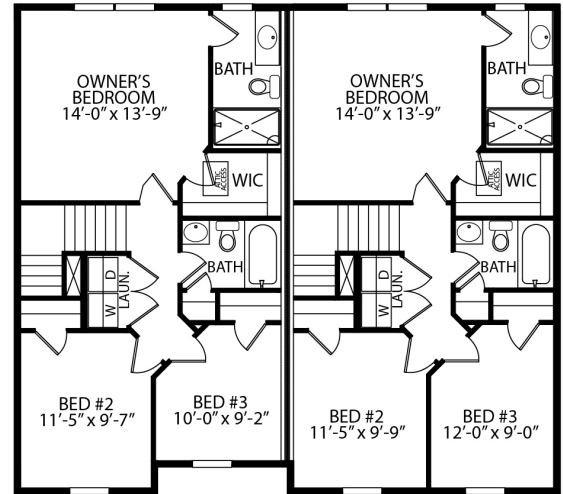

Delray JF(B) Lot 287 Floor Plans

1ST FLOOR 701 SF | 680 SF

UNIT SHOWN ON SLAB
WITH OPTIONAL GARAGE

UNIT SHOWN WITH
OPTIONAL BASEMENT

2ND FLOOR 701 SF | 720 SF

OPTIONAL FULL FINISHED BASEMENT

Want to purchase this home?
(717) 632.9406