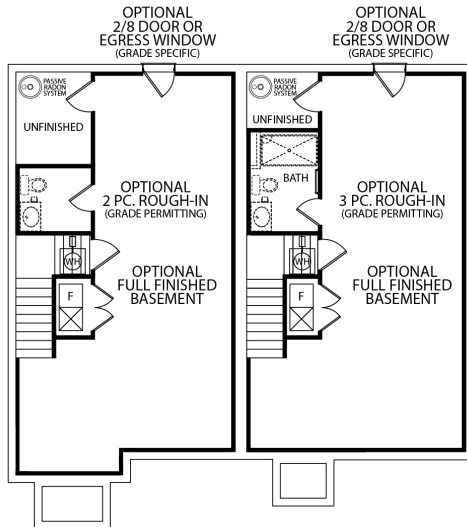

Delray JF(B) Lot 287 Floor Plans

1ST FLOOR 701 SF | 680 SF

UNIT SHOWN ON SLAB
WITH OPTIONAL GARAGE

UNIT SHOWN WITH
OPTIONAL BASEMENT

2ND FLOOR 701 SF | 720 SF

OPTIONAL FULL FINISHED BASEMENT

Want to purchase this home?
(717) 632.9406