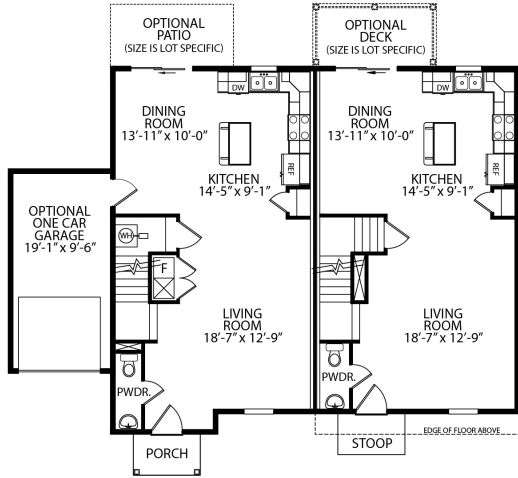

Delray JF(B) Lot 287 Floor Plans

1ST FLOOR 701 SF | 680 SF

UNIT SHOWN ON SLAB
WITH OPTIONAL GARAGE

UNIT SHOWN WITH
OPTIONAL BASEMENT