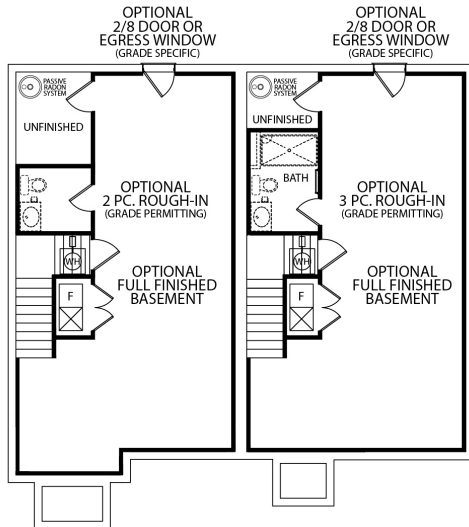

DELRAY IV(B) Lot 287 Floor Plans

1ST FLOOR 701 SF | 680 SF

UNIT SHOWN ON SLAB
WITH OPTIONAL GARAGE

UNIT SHOWN WITH
OPTIONAL BASEMENT

2ND FLOOR 701 SF | 720 SF

OPTIONAL FULL FINISHED BASEMENT

Want to purchase this home?
(717) 632.9406