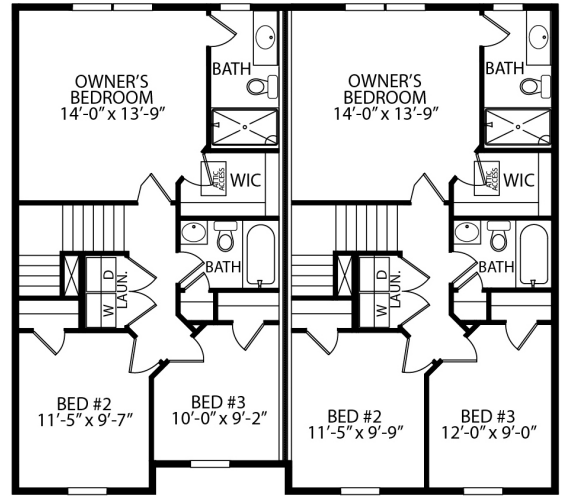

DELRAY IV(B) Lot 287 Floor Plans

1ST FLOOR 701 SF | 680 SF

UNIT SHOWN ON SLAB
WITH OPTIONAL GARAGE

UNIT SHOWN WITH
OPTIONAL BASEMENT

2ND FLOOR 701 SF | 720 SF

OPTIONAL FULL FINISHED BASEMENT

Want to purchase this home?
(717) 632.9406